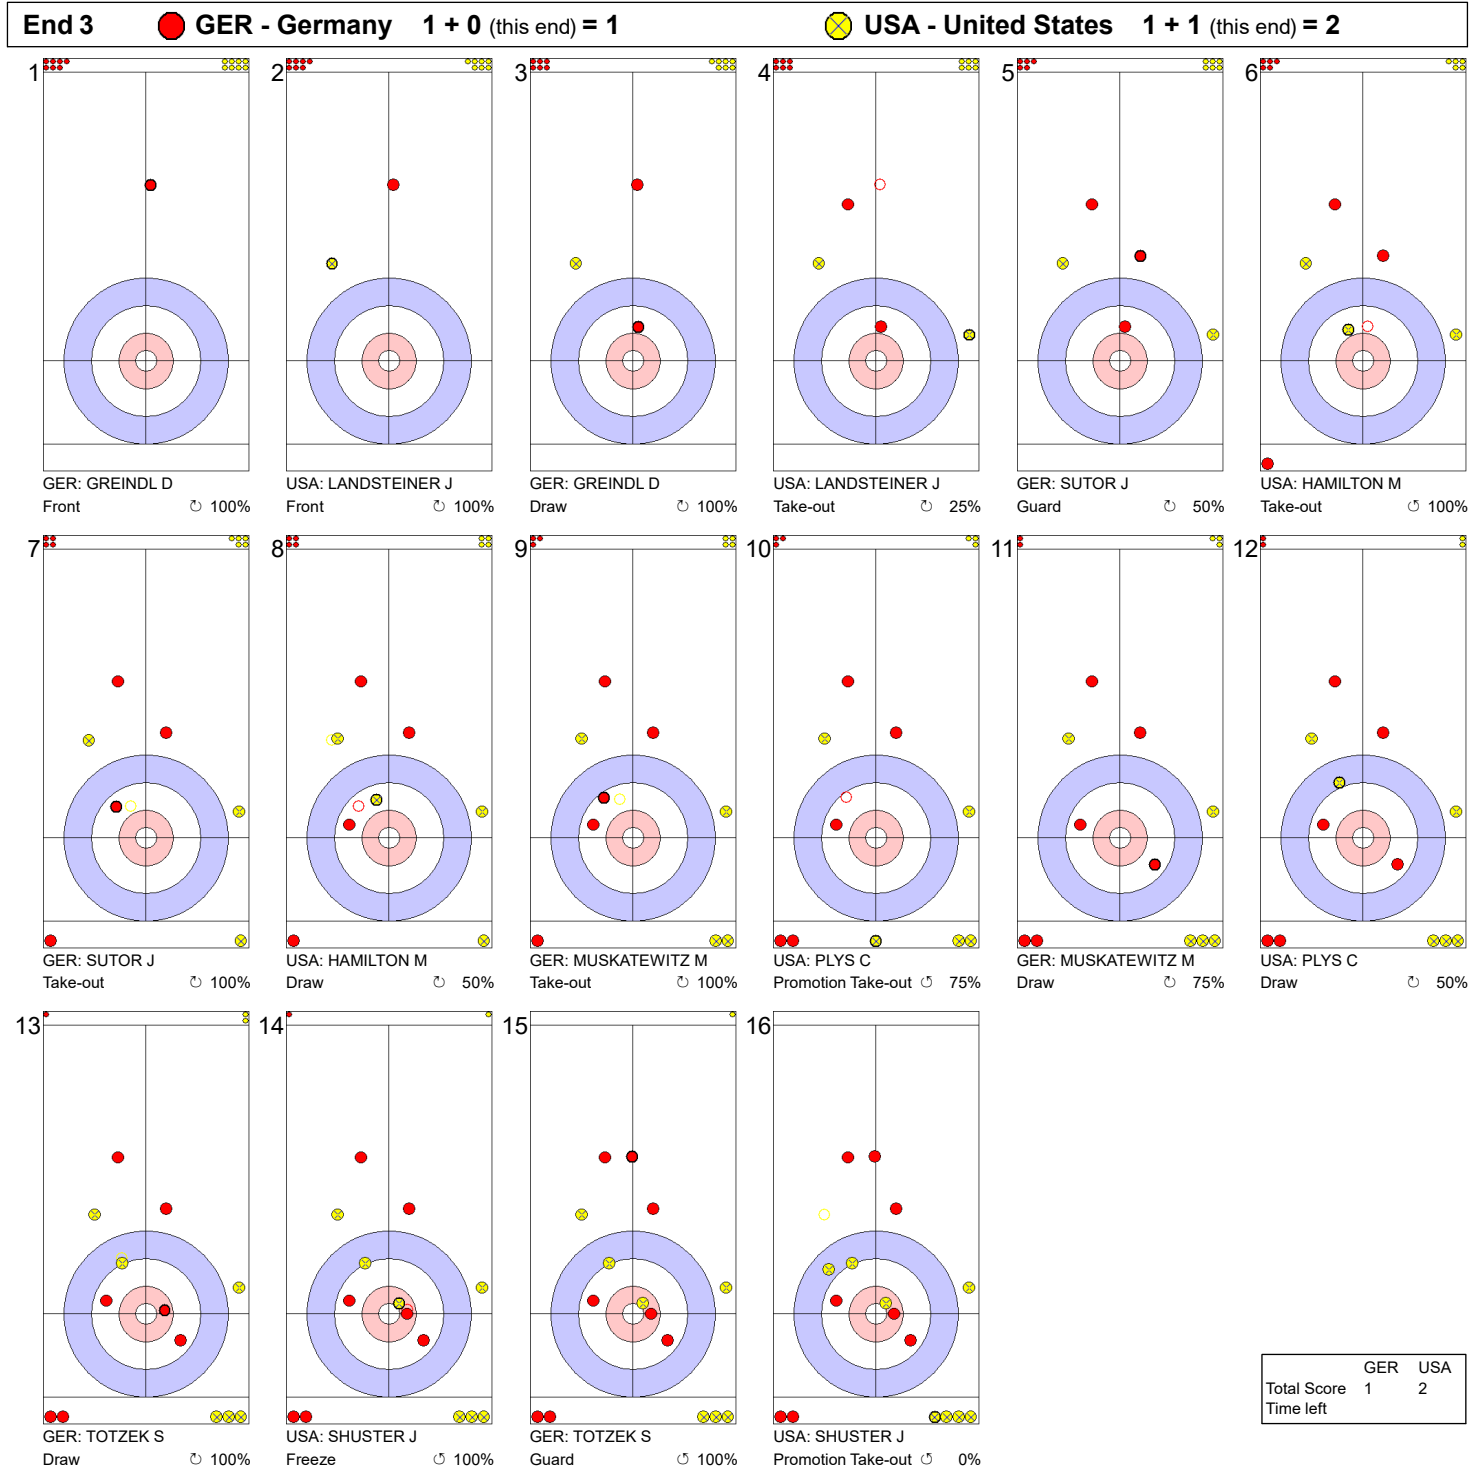

SAT 3 APR 2021
 Start Time 14:00

Round Robin Session 5 - Sheet C

Game - Shot by Shot

Legend:
 ↻ Clockwise ↺ Counter-clockwise - Not considered

SAT 3 APR 2021
 Start Time 14:00

Round Robin Session 5 - Sheet C

Game - Shot by Shot

Legend:
 ↻ Clockwise ↺ Counter-clockwise - Not considered

SAT 3 APR 2021
 Start Time 14:00

Round Robin Session 5 - Sheet C

Game - Shot by Shot

Legend:
 ↻ Clockwise ↺ Counter-clockwise - Not considered

SAT 3 APR 2021
 Start Time 14:00

Round Robin Session 5 - Sheet C

Game - Shot by Shot

End 4 ● **GER - Germany 1 + 0 (this end) = 1** ● **USA - United States 2 + 0 (this end) = 2**

Legend:
 ↻ Clockwise ↺ Counter-clockwise - Not considered

SAT 3 APR 2021
 Start Time 14:00

Round Robin Session 5 - Sheet C

Game - Shot by Shot

End 5 ● **GER - Germany 1 + 2 (this end) = 3** ● **USA - United States 2 + 0 (this end) = 2**

	GER	USA
Total Score	3	2
Time left		