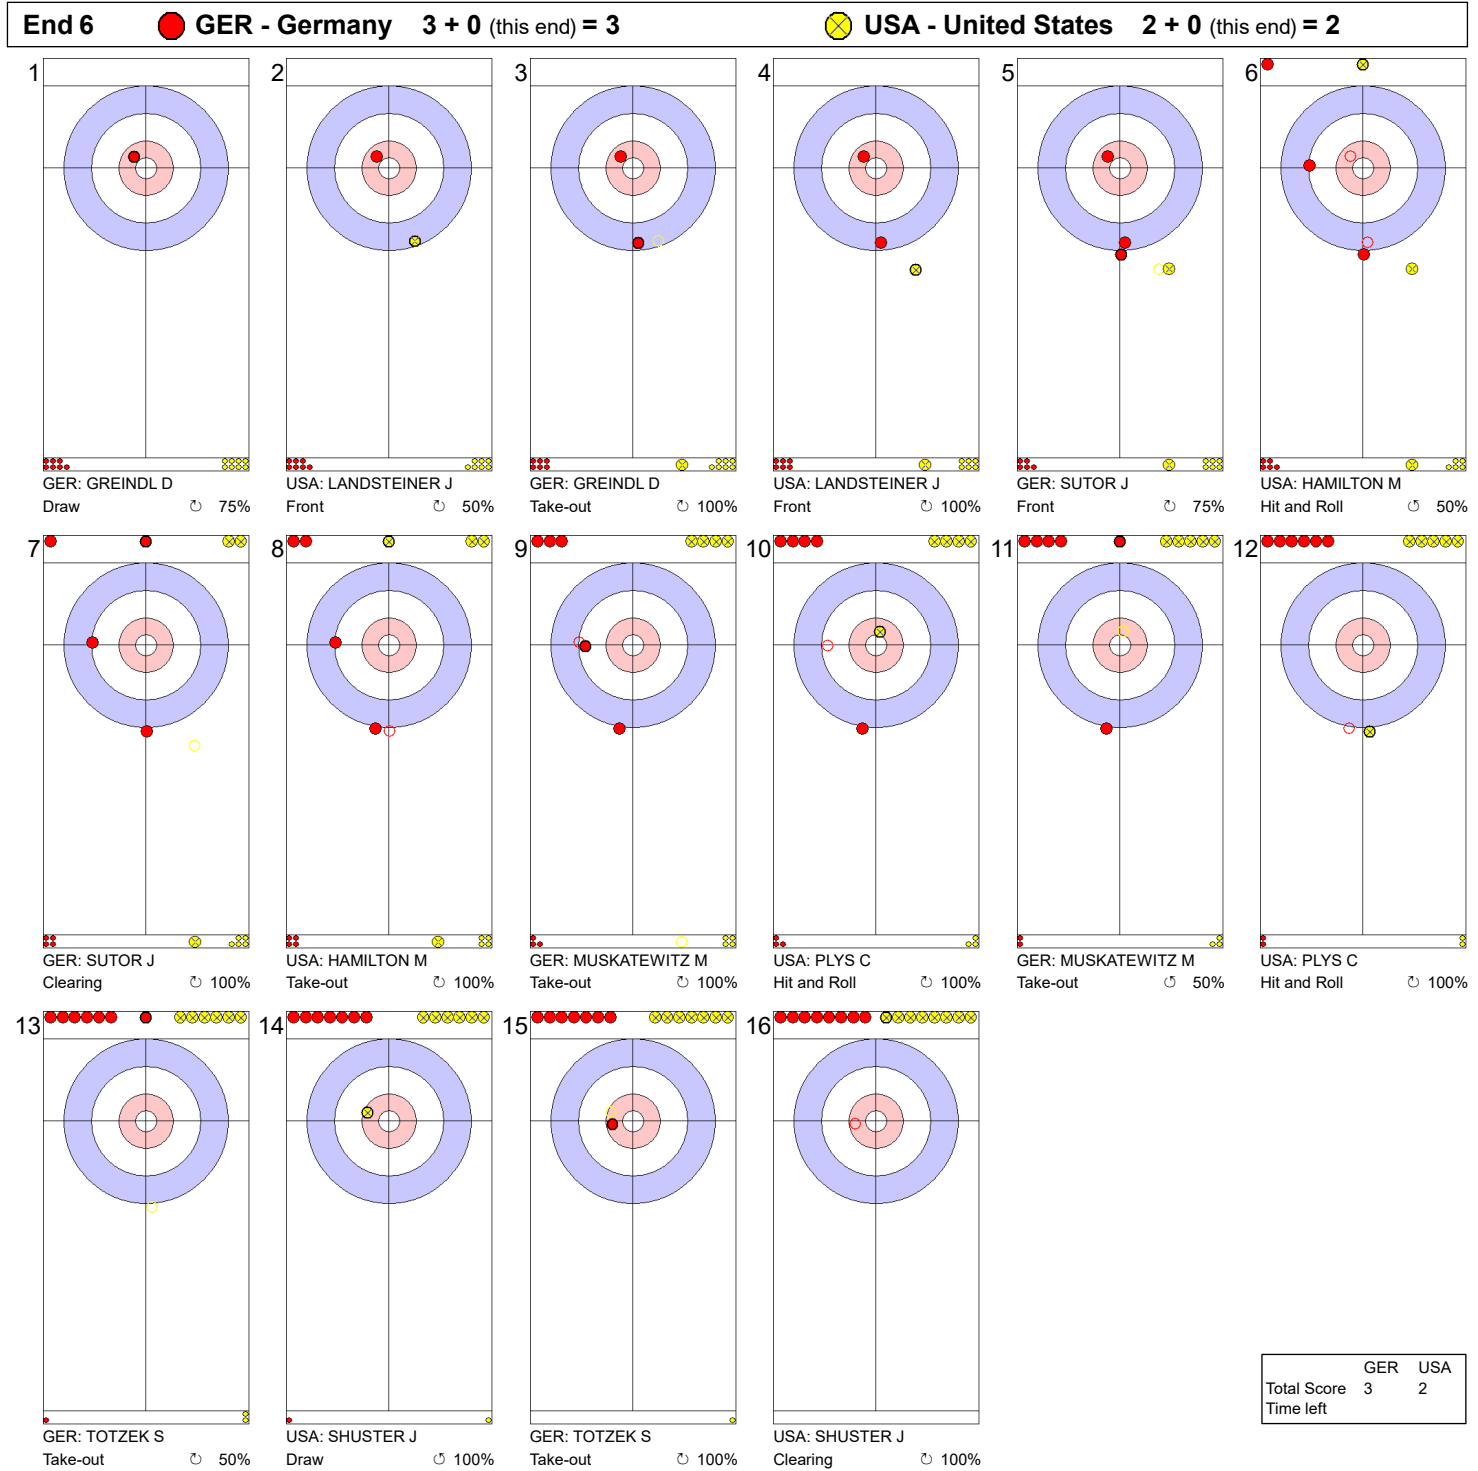

SAT 3 APR 2021
 Start Time 14:00

Round Robin Session 5 - Sheet C

Game - Shot by Shot

End 4 ● **GER - Germany 1 + 0 (this end) = 1** ● **USA - United States 2 + 0 (this end) = 2**

Legend:
 ↻ Clockwise ↺ Counter-clockwise - Not considered

SAT 3 APR 2021
 Start Time 14:00

Round Robin Session 5 - Sheet C

Game - Shot by Shot

End 5 ● **GER - Germany 1 + 2 (this end) = 3** ● **USA - United States 2 + 0 (this end) = 2**

	GER	USA
Total Score	3	2
Time left		

Legend:
 ↻ Clockwise ↺ Counter-clockwise - Not considered

SAT 3 APR 2021
 Start Time 14:00

Round Robin Session 5 - Sheet C

Game - Shot by Shot

Legend:
 ↻ Clockwise ↺ Counter-clockwise - Not considered

SAT 3 APR 2021
 Start Time 14:00

Round Robin Session 5 - Sheet C

Game - Shot by Shot

End 7 ● **GER - Germany** 3 + 0 (this end) = 3 ● **USA - United States** 2 + 3 (this end) = 5

Legend:
 ↻ Clockwise ↺ Counter-clockwise - Not considered