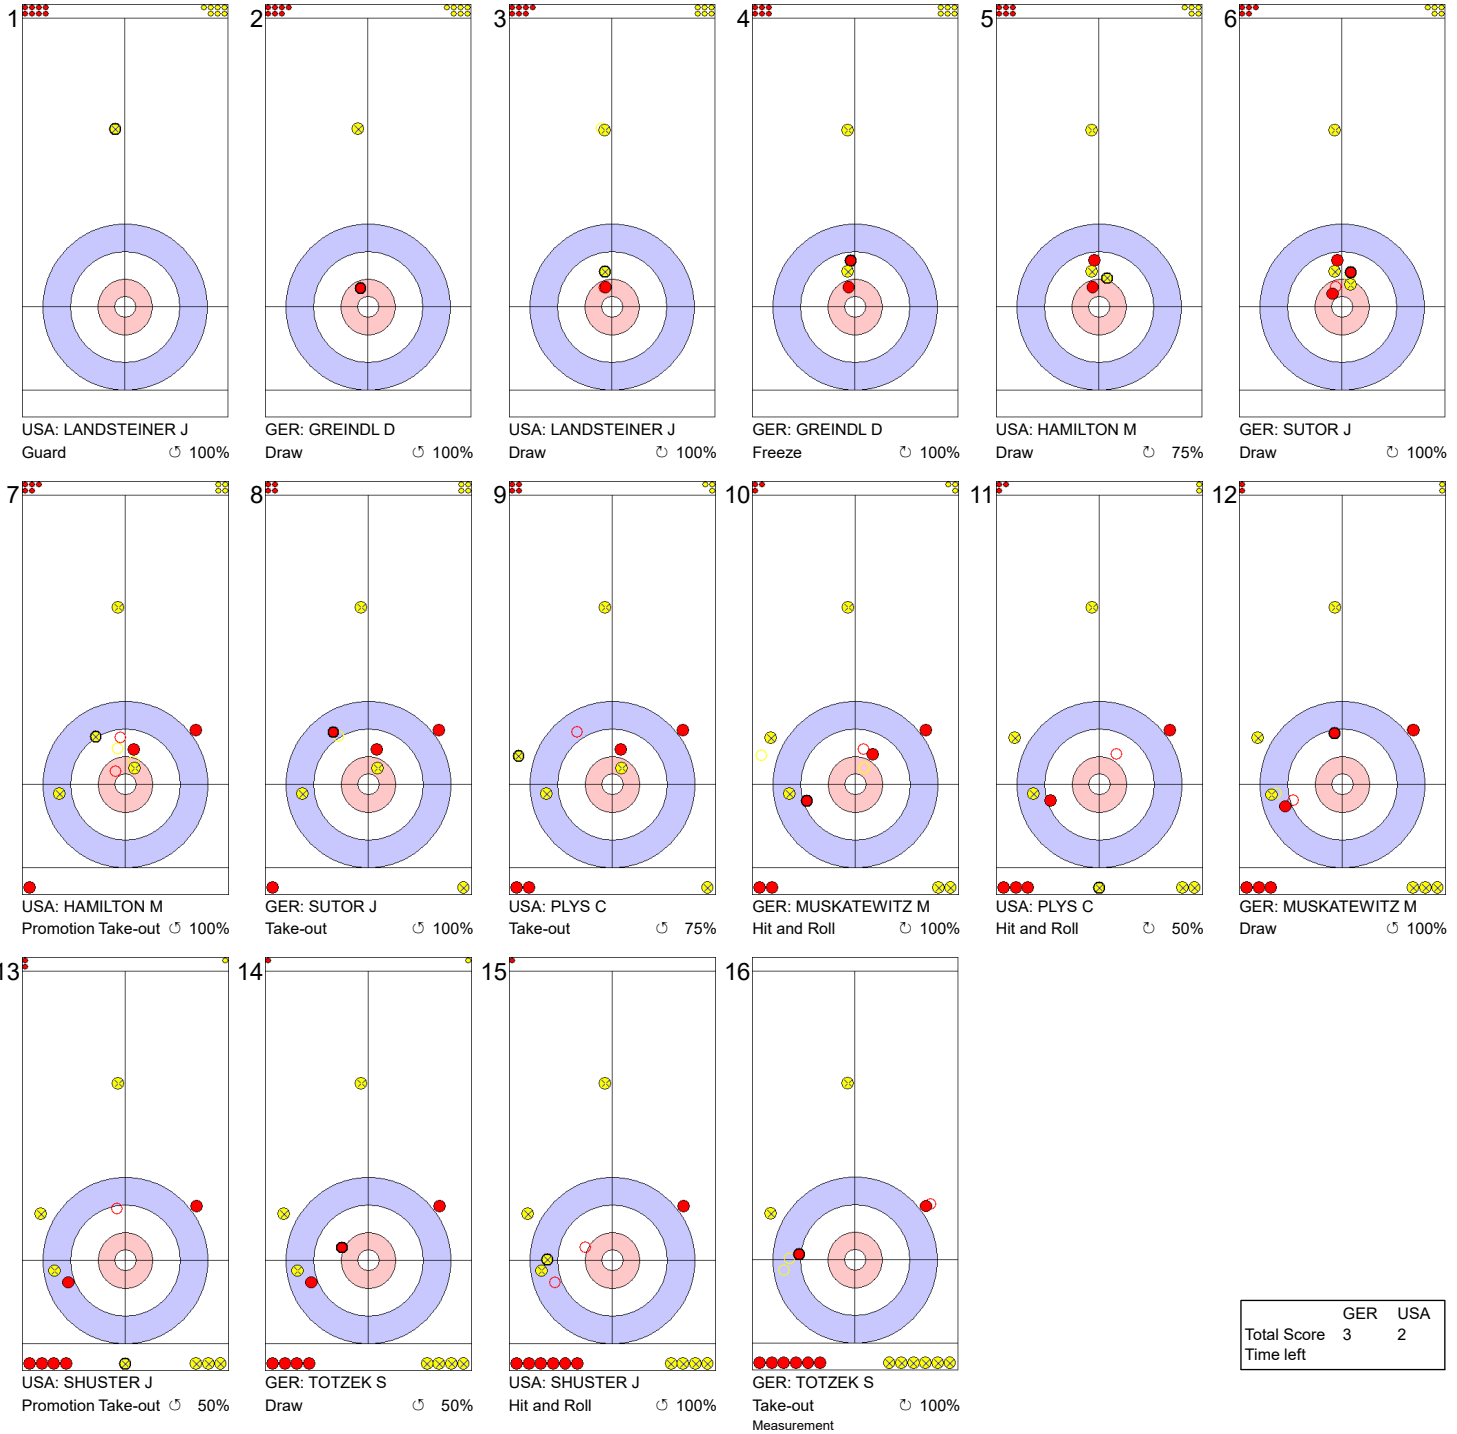

Game - Shot by Shot

Legend:
 ↻ Clockwise ↺ Counter-clockwise - Not considered

SAT 3 APR 2021
 Start Time 14:00

Round Robin Session 5 - Sheet C

Game - Shot by Shot

Legend:
 ↻ Clockwise ↺ Counter-clockwise - Not considered

SAT 3 APR 2021
 Start Time 14:00

Round Robin Session 5 - Sheet C

Game - Shot by Shot

End 4 ● **GER - Germany 1 + 0 (this end) = 1** ● **USA - United States 2 + 0 (this end) = 2**

Legend:
 ↻ Clockwise ↺ Counter-clockwise - Not considered

SAT 3 APR 2021
 Start Time 14:00

Round Robin Session 5 - Sheet C

Game - Shot by Shot

End 5 ● **GER - Germany 1 + 2 (this end) = 3** ● **USA - United States 2 + 0 (this end) = 2**

	GER	USA
Total Score	3	2
Time left		

Legend:
 ↻ Clockwise ↺ Counter-clockwise - Not considered

SAT 3 APR 2021
 Start Time 14:00

Round Robin Session 5 - Sheet C

Game - Shot by Shot

Legend:
 ↻ Clockwise ↺ Counter-clockwise - Not considered

SAT 3 APR 2021
 Start Time 14:00