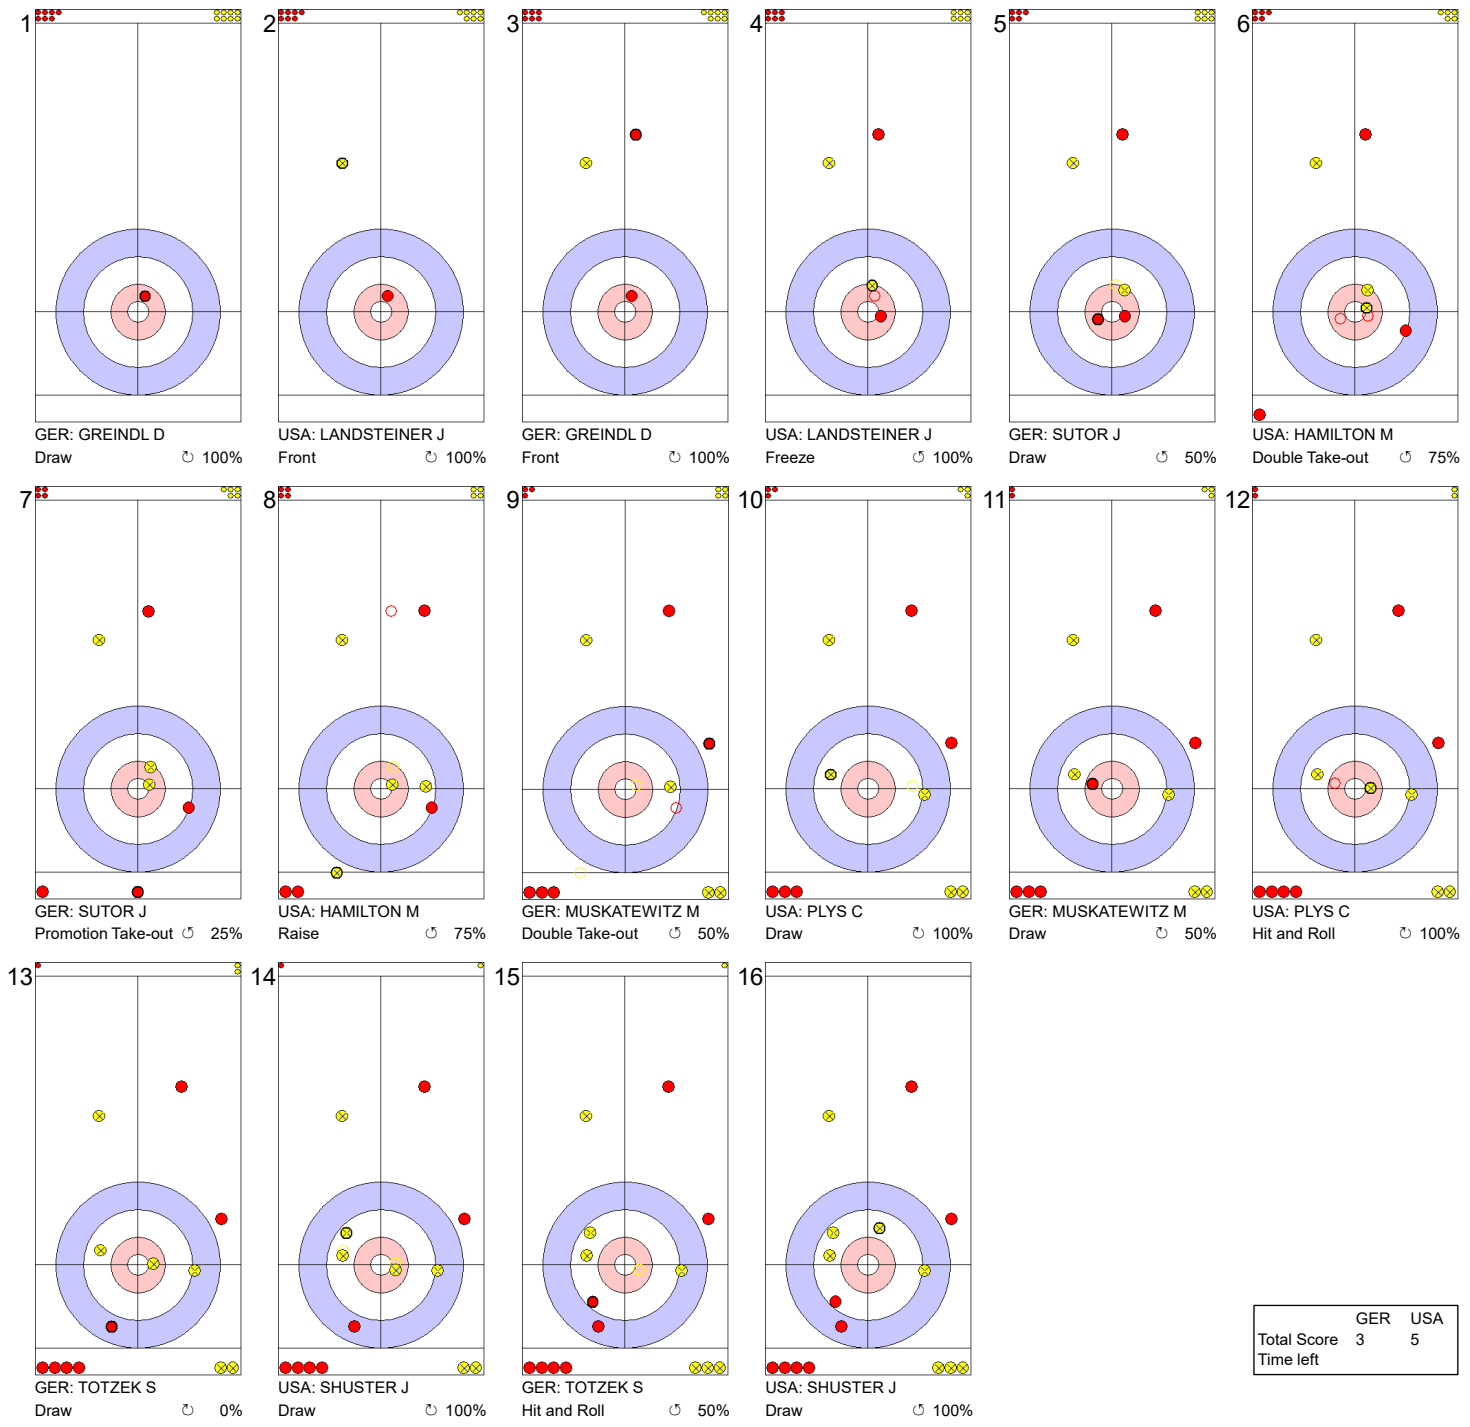

SAT 3 APR 2021
 Start Time 14:00

Round Robin Session 5 - Sheet C

Game - Shot by Shot

End 5 ● **GER - Germany 1 + 2 (this end) = 3** ● **USA - United States 2 + 0 (this end) = 2**

	GER	USA
Total Score	3	2
Time left		

Legend:
 ↻ Clockwise ↺ Counter-clockwise - Not considered

SAT 3 APR 2021
 Start Time 14:00

Round Robin Session 5 - Sheet C

Game - Shot by Shot

Legend:
 ↻ Clockwise ↺ Counter-clockwise - Not considered

SAT 3 APR 2021
 Start Time 14:00

Round Robin Session 5 - Sheet C

Game - Shot by Shot

End 7 ● **GER - Germany** 3 + 0 (this end) = 3 ● **USA - United States** 2 + 3 (this end) = 5

Legend:
 ↻ Clockwise ↺ Counter-clockwise - Not considered

SAT 3 APR 2021
 Start Time 14:00

Round Robin Session 5 - Sheet C

Game - Shot by Shot

Legend:
 ↻ Clockwise ↺ Counter-clockwise - Not considered

SAT 3 APR 2021
 Start Time 14:00

Round Robin Session 5 - Sheet C