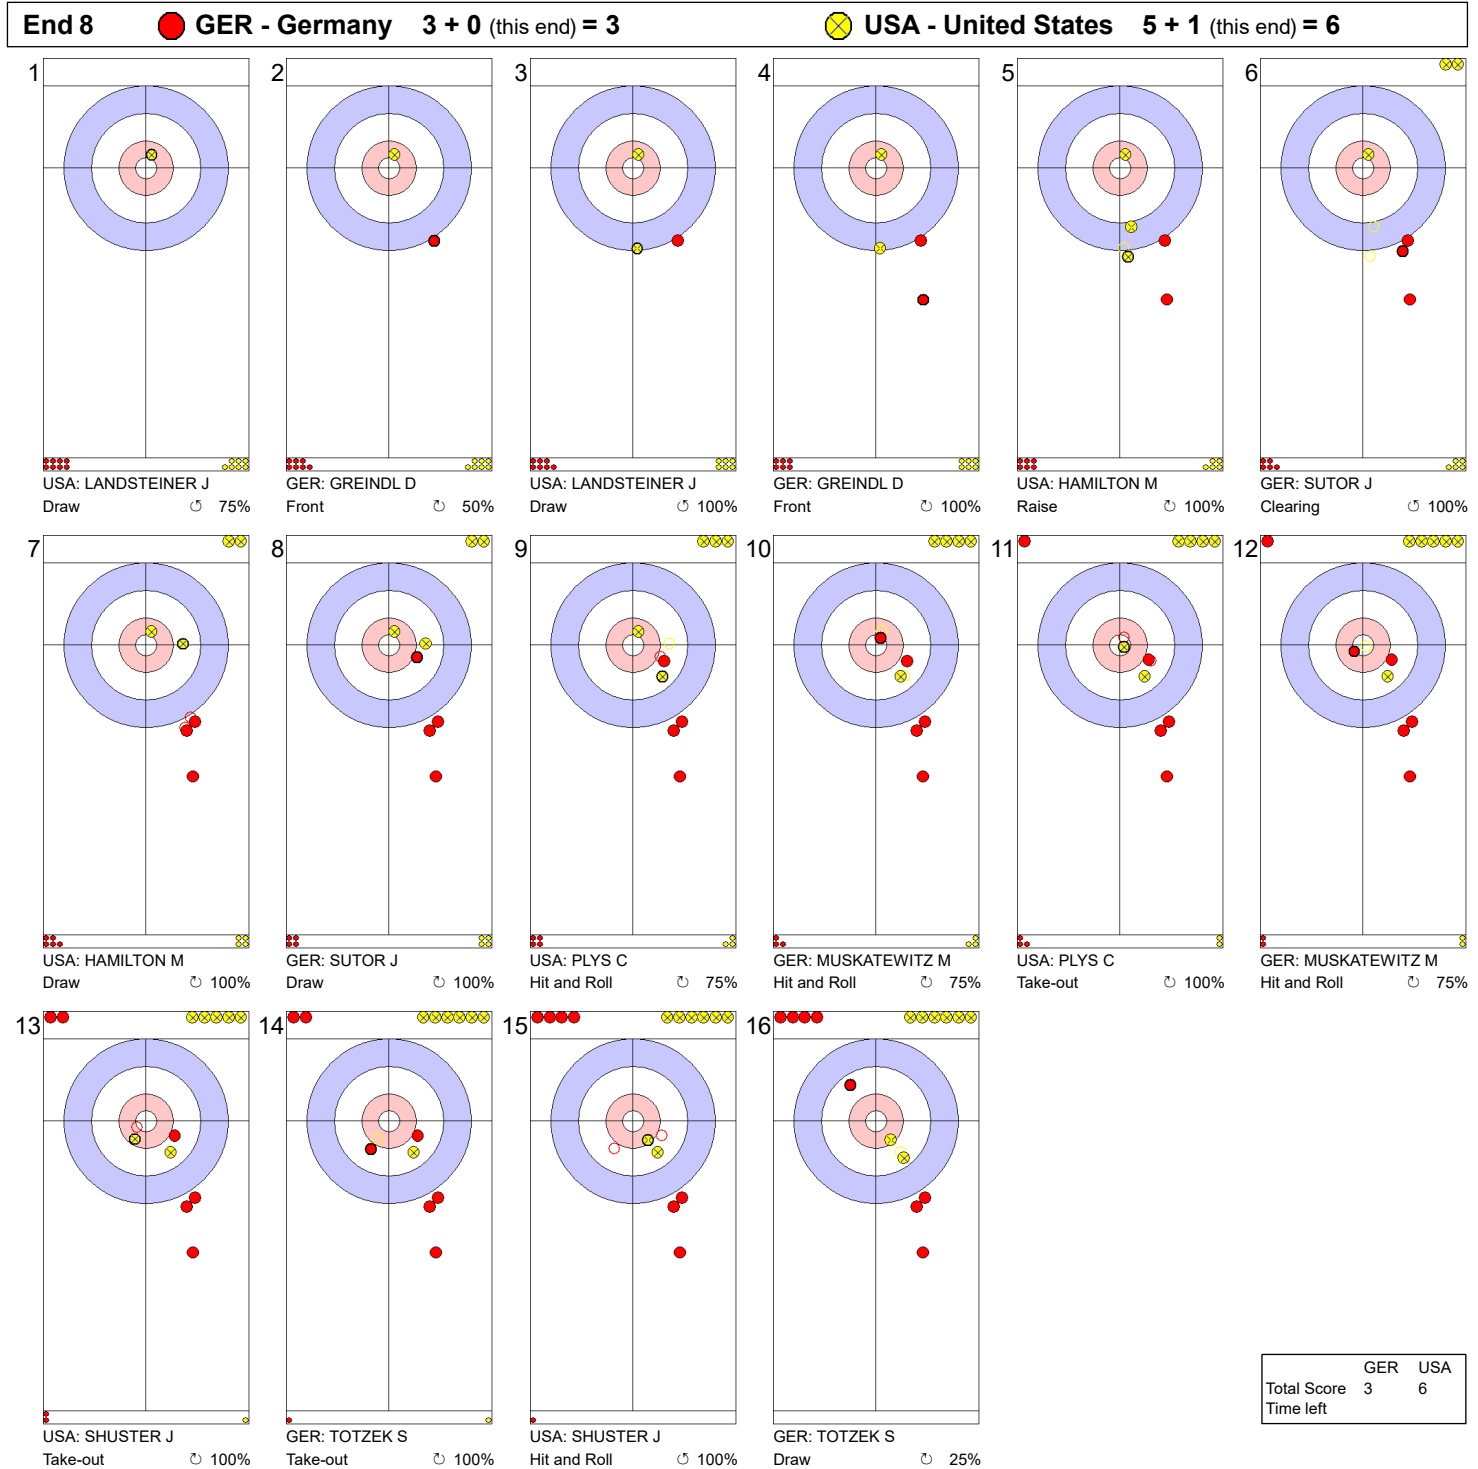

Legend:
 ↻ Clockwise ↺ Counter-clockwise - Not considered

SAT 3 APR 2021
 Start Time 14:00

Round Robin Session 5 - Sheet C

Game - Shot by Shot

Legend:
 ↻ Clockwise ↺ Counter-clockwise - Not considered

SAT 3 APR 2021
 Start Time 14:00

Round Robin Session 5 - Sheet C

Game - Shot by Shot

End 7 ● **GER - Germany** 3 + 0 (this end) = 3 ● **USA - United States** 2 + 3 (this end) = 5

Legend:
 ↻ Clockwise ↺ Counter-clockwise - Not considered

SAT 3 APR 2021
 Start Time 14:00

Round Robin Session 5 - Sheet C

Game - Shot by Shot

Legend:
 ↻ Clockwise ↺ Counter-clockwise - Not considered

SAT 3 APR 2021
 Start Time 14:00

Round Robin Session 5 - Sheet C

Game - Shot by Shot

Legend:
 ↻ Clockwise ↺ Counter-clockwise - Not considered

SAT 3 APR 2021
 Start Time 14:00

Round Robin Session 5 - Sheet C

Game - Shot by Shot

End 10 ● GER - Germany 5 + 0 (this end) = 5 ● USA - United States 6 + 1 (this end) = 7