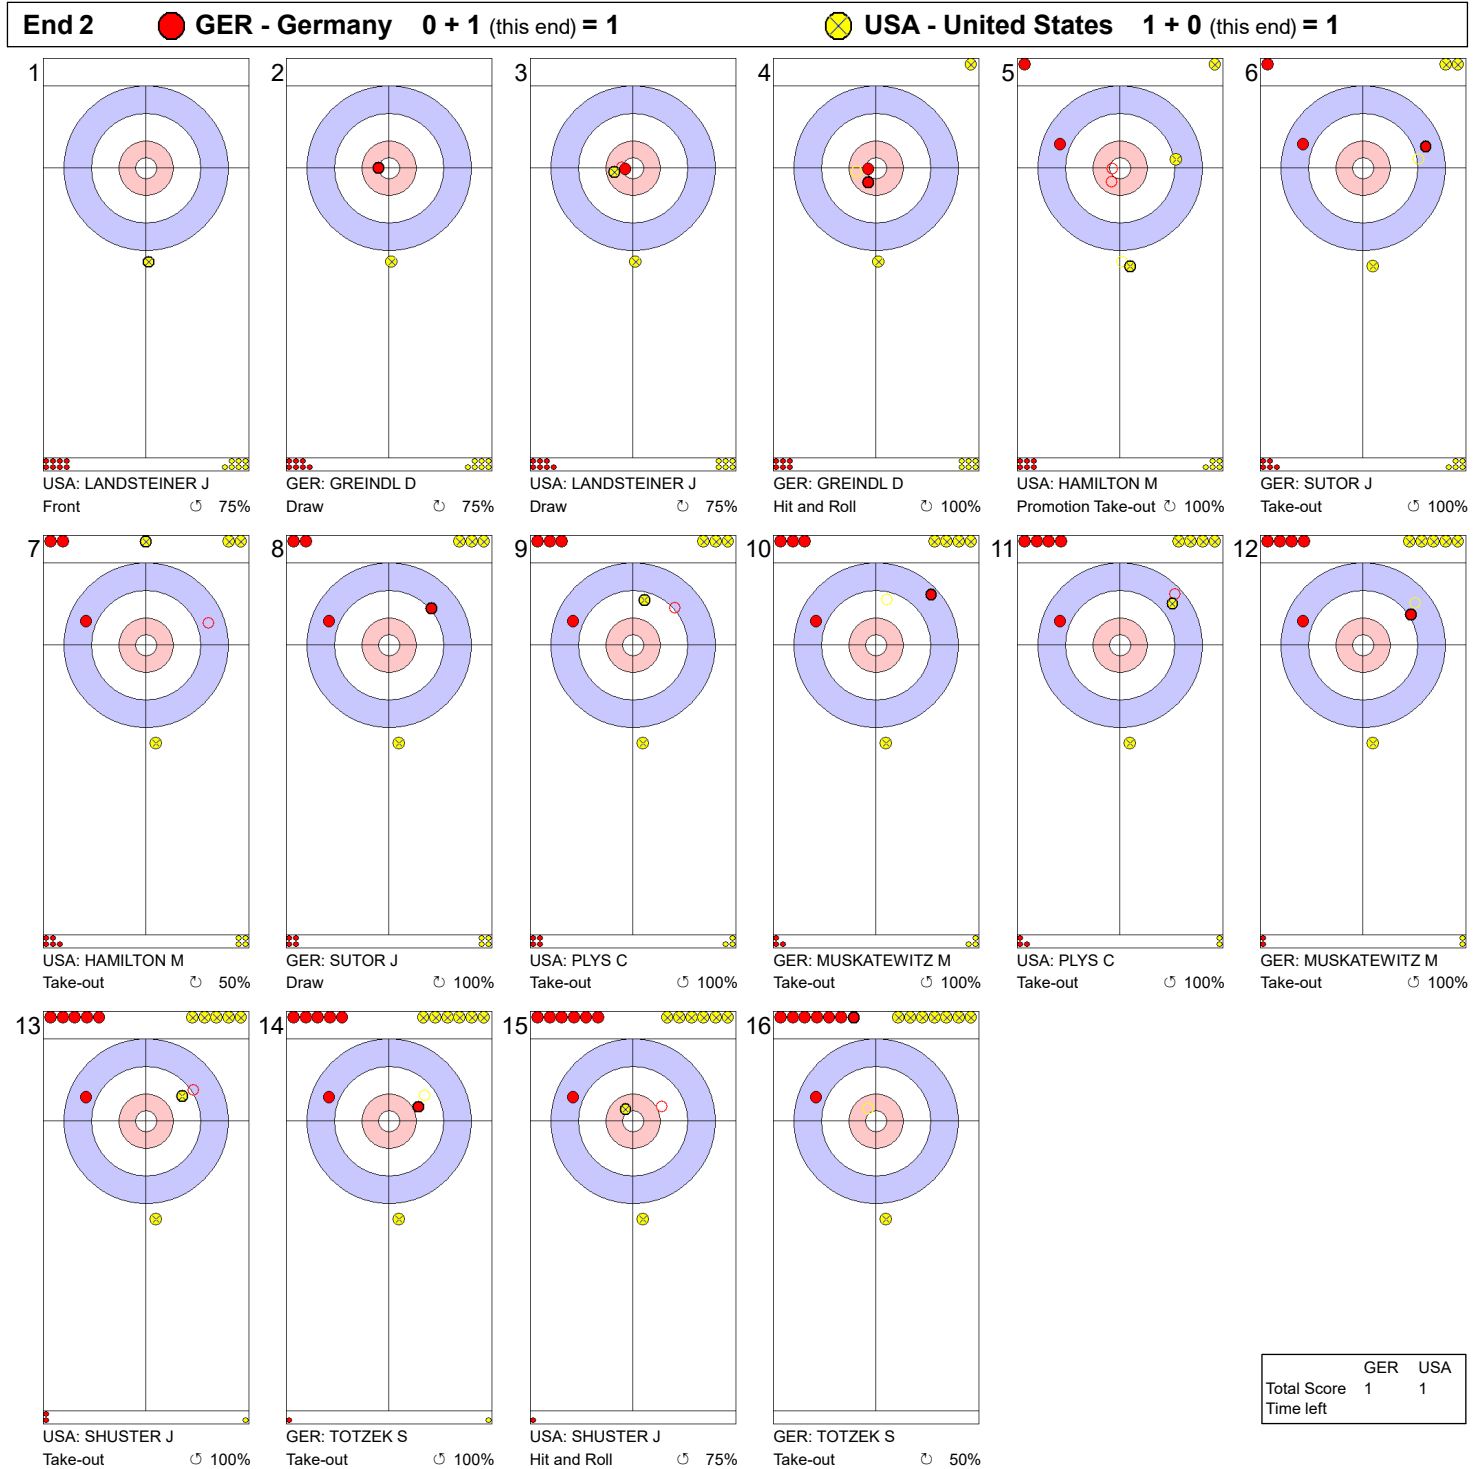

SAT 3 APR 2021
 Start Time 14:00

Round Robin Session 5 - Sheet C

Game - Shot by Shot

Legend:
 ↻ Clockwise ↺ Counter-clockwise - Not considered

SAT 3 APR 2021
 Start Time 14:00

Round Robin Session 5 - Sheet C

Game - Shot by Shot

Legend:
 ↻ Clockwise ↺ Counter-clockwise - Not considered

SAT 3 APR 2021
 Start Time 14:00

Round Robin Session 5 - Sheet C

Game - Shot by Shot

Legend:
 ↻ Clockwise ↺ Counter-clockwise - Not considered

SAT 3 APR 2021
 Start Time 14:00

Round Robin Session 5 - Sheet C

Game - Shot by Shot

End 4 ● **GER - Germany 1 + 0 (this end) = 1** ● **USA - United States 2 + 0 (this end) = 2**

Legend:
 ↻ Clockwise ↺ Counter-clockwise - Not considered

SAT 3 APR 2021
 Start Time 14:00

Round Robin Session 5 - Sheet C

Game - Shot by Shot

End 5 ● **GER - Germany 1 + 2 (this end) = 3** ● **USA - United States 2 + 0 (this end) = 2**

	GER	USA
Total Score	3	2
Time left		